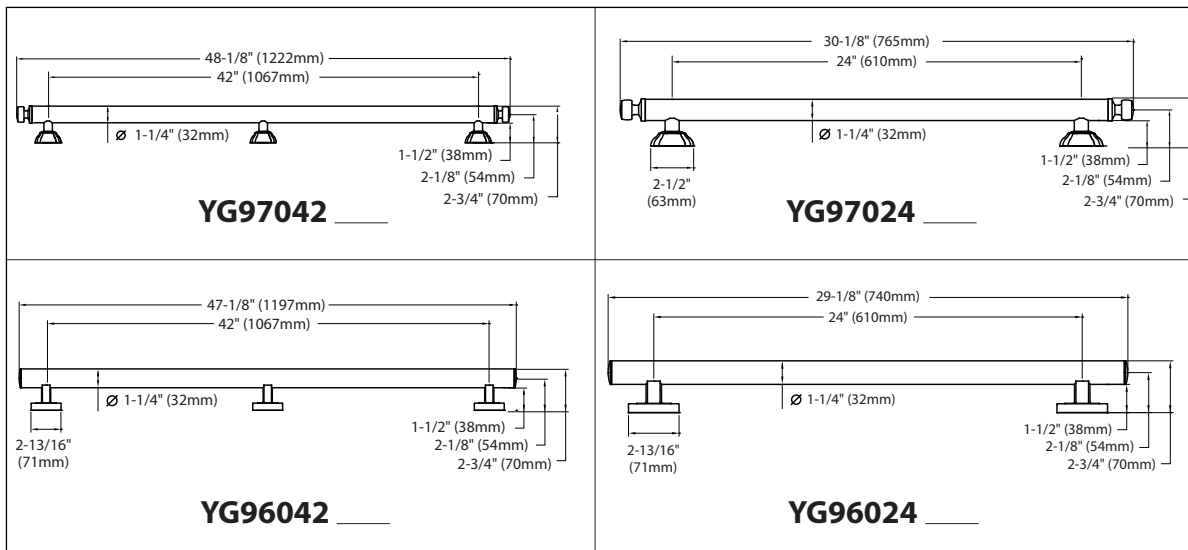

These dimensions and specifications are subject to change without notice.

Note: Each accessory is sold and packaged separately.

Product Number	Shipping Weight	Case Qty	Case Weight	Shipping Dimensions	Case Shipping Dim.
<b>YG97042</b>	7.25 lbs.	4	29 lbs.	50-3/8" x 4-1/4" x 3-1/4"	50-3/4" x 8-3/4" x 6-3/4"
<b>YG97024</b>	4.66 lbs.	4	19 lbs.	32-1/2" x 4-1/4" x 3-1/4"	32-3/4" x 8-3/4" x 6-3/4"
<b>YG96042</b>	7.25 lbs.	4	29 lbs.	50-3/8" x 4-1/4" x 3-1/4"	50-3/4" x 8-3/4" x 6-3/4"
<b>YG96024</b>	4.66 lbs.	4	19 lbs.	32-1/2" x 4-1/4" x 3-1/4"	32-3/4" x 8-3/4" x 6-3/4"

## ■ CODES/STANDARDS

These dimensions and specifications are subject to change without notice.

Guinevere™ & Soirée® Grab Bars

**TOTO®**

TOTO® U.S.A., INC. • 1155 Southern Road, Morrow, GA 30260  
 Tel. (888) 295-8134 • Fax. (800) 699-4889 • www.totousa.com