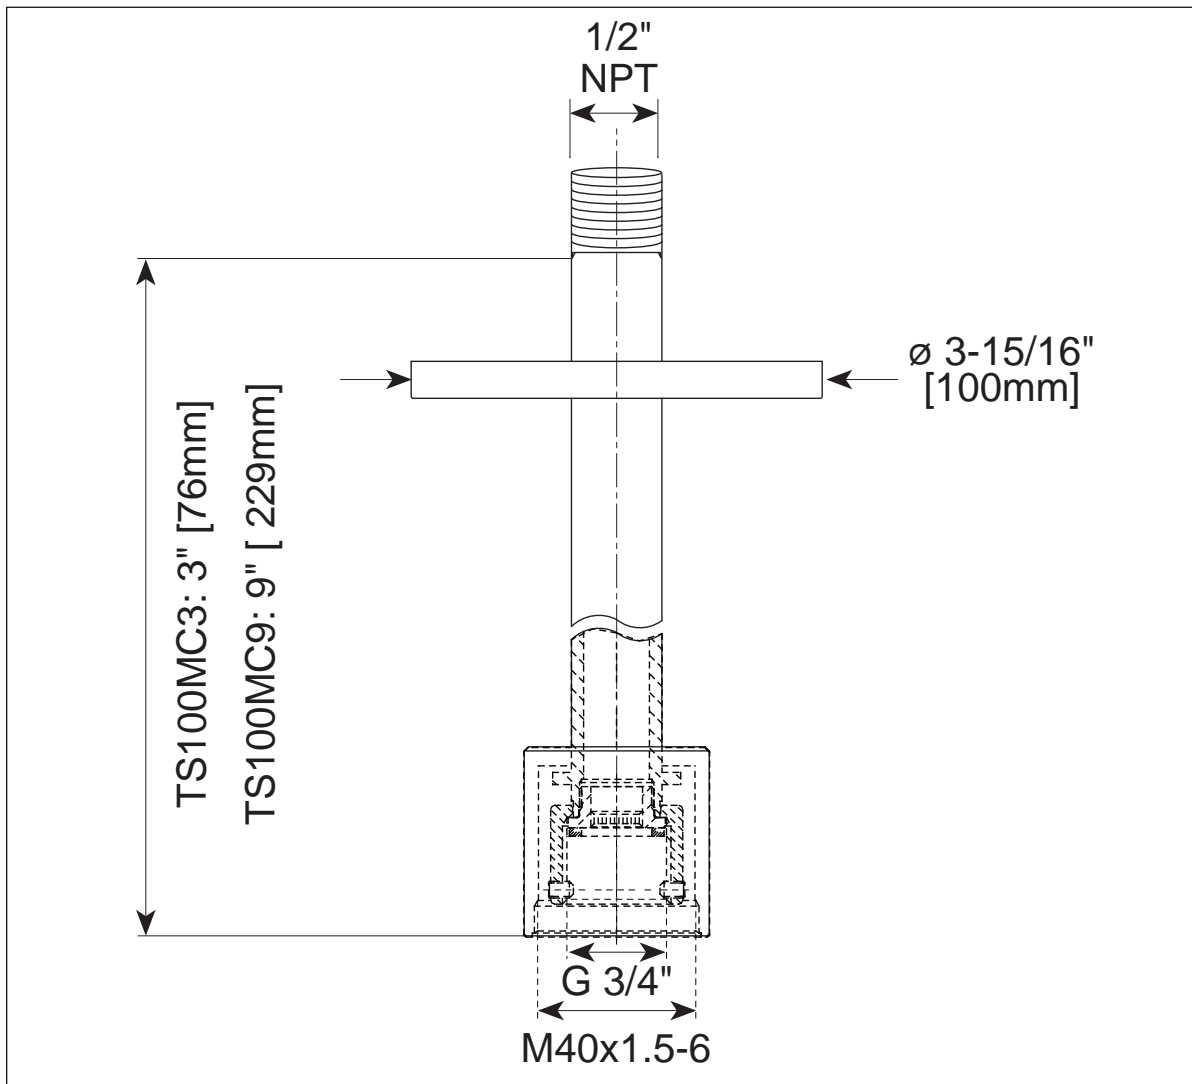

TOTO®

TS100MC Rainshower Arm (Ceiling-Mount)

TS100MC9#CP - Rainshower Arm (Ceiling-Mount)

- Used with Rainshower TS100B
- Ceiling mount installation
- Available in 3" or 9" length
- Polished Chrome finish.

■ **TS100MC3#CP**
3" Rainshower Arm
(Ceiling-Mount).

■ **TS100MC9#CP**
9" Rainshower Arm
(Ceiling-Mount).

TS100MC

Rainshower Arm (Ceiling-Mount)

■ SPECIFICATIONS

Warranty: Lifetime Limited Warranty
(Residential use)
One Year (Commercial use)

Material: Brass

Shipping Weight: TS100MC3#CP
(2.42lbs) 1.1kg

TS100MC9#CP
(2.65lbs) 1.2kg

Shipping Dimensions: 10-1/2"L x 4-7/8"W
x 3-5/8"H

These dimensions and specifications are subject to
changewithout notice.