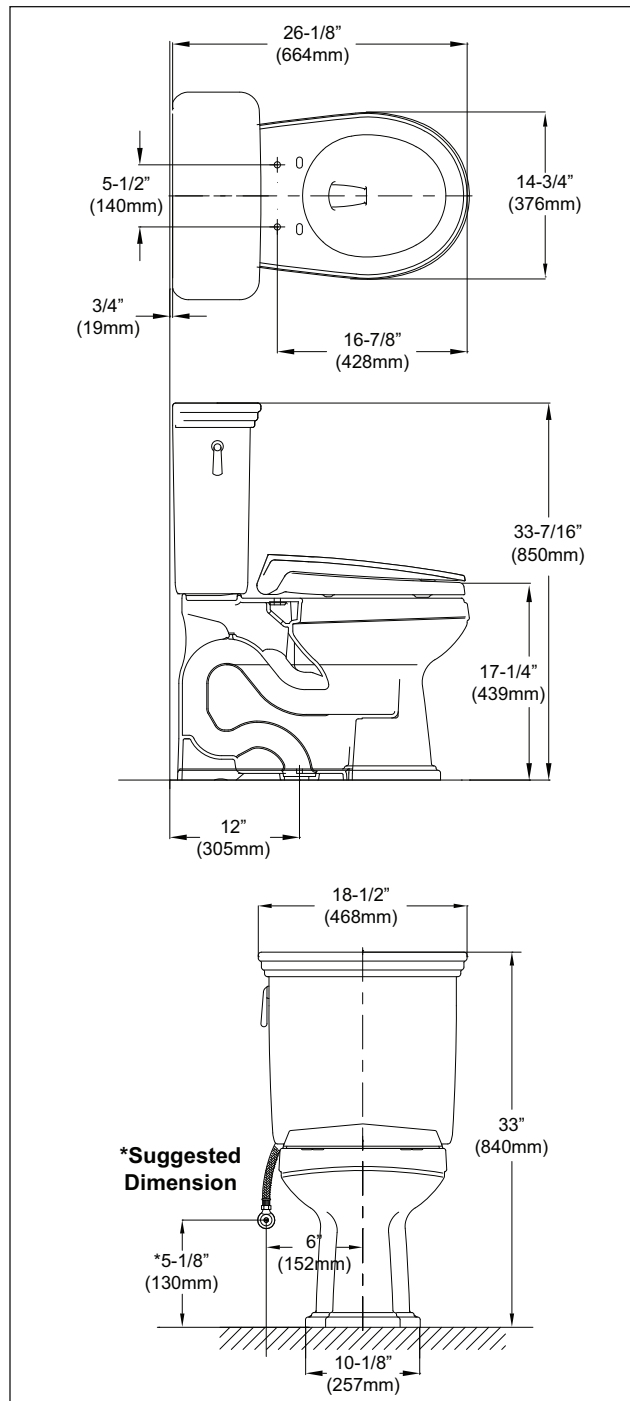

CST423SF(G) Promenade 1.6 GPF Toilet, Round

■ PERFORMANCE

The TOTO 1.6 GPF toilet scored the highest possible rating in independent laboratory performance tests. With a powerful and quiet flush design, the toilet also offers a large water surface. Promenade toilets are designed to match the Promenade Lavatory Suite.

■ SPECIFICATIONS

Water Use: 1.6 Gpf / 6.0 Lpf
Flush System: Gravity Feed
Min. Water Pressure: 8 psi
Water Surface: 8-7/8" x 6-3/8"
Trap Diameter: 2-1/8"
Rough-in: 12" rough in
Trap Seal: 2-1/4"
Material: Vitreous china
Warranty: Five Year Limited Warranty

Shipping Weight: **C423EF(G) - Bowl** 48 lbs.
ST423S - Tank 41.5 lbs.

Shipping Dimensions:

C423EF(G) - Bowl

27"L x 10-3/4"W¹ x 16"W² x 17-1/2"H

ST423S - Tank

18-7/8"L x 8-5/8"W x 18-1/8"H

Fixture dimensions and hydraulic performance meet or exceed ANSI/ASME standard A112.19.2 and CAN/CSA B 45 requirements.

Listing and approval: IAPMO/UPC, CSA, City of Los Angeles, State of MA, and others

Meets the American Disabilities Act Guidelines and ANSI A117.1

These dimensions and specifications are subject to change without notice.

CST423SF(G) - Promenade Toilet

TOTO®

TOTO U.S.A., INC. • 1155 Southern Road, Morrow, GA 30260
Tel. (770) 282-8686 • Fax. (770) 282-8701 • www.totousa.com

Printed in U.S.A. © TOTO LTD. 05/08 #A10490

Printed on recycled paper

REV 05/08