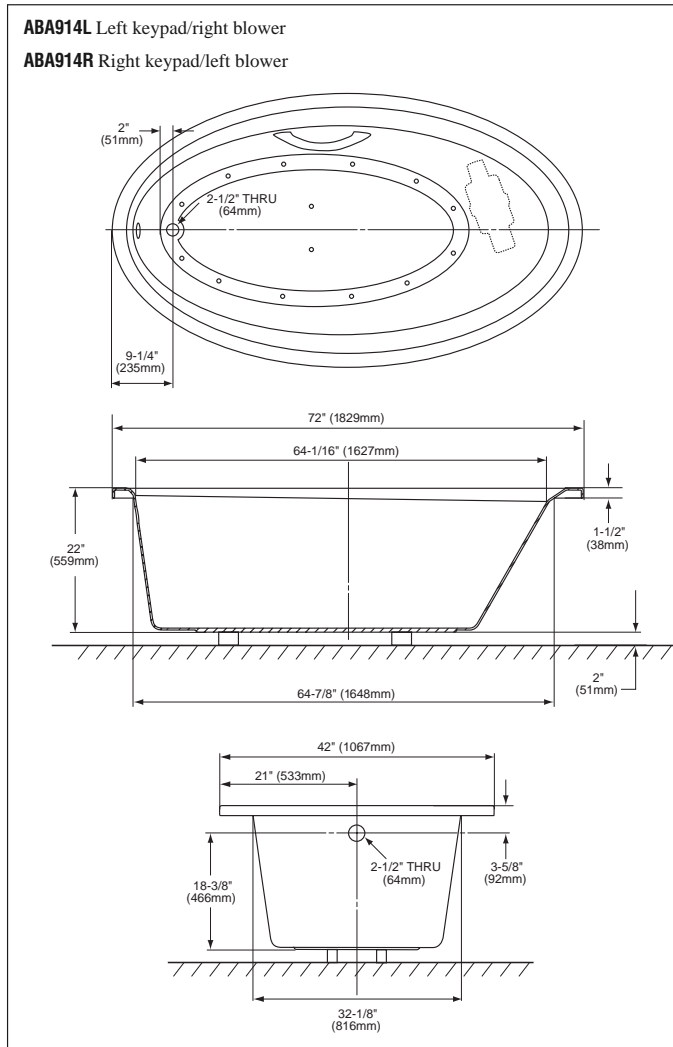

ABA914L / ABA914R

6' Air Bathtub

■ STYLE

Designed to match the our line of residential bathroom products, TOTO's® tubs complete any bathroom suite. Cast acrylic construction provides the ultimate in strength and durability, while a slip-resistant surface enhances safety in the bath.

■ SPECIFICATIONS

Size: 72"L x 42"W
Depth: 23"
Warranty: 5 Year Limited Warranty on Acrylic Tub
1 Year Limited Warranty on Components and Parts
Material: Cast Acrylic

Electrical Requirements:
15 AMP; 120V w/GFI

Shipping Weight:
ABA914L/ABA914R
140 lbs.

Shipping Dimensions:
ABA914L/ABA914R
76"L x 45"W
x 24"H

Gallons: **ABA914L/ABA914R**
85 to overflow
50 min. operational
capacity

Fixture meets ANSI/ASME standard Z124.1, IAPMO/UPC, and CSA requirements.

These dimensions and specifications are subject to change without notice.

Use TOTO® cut template to assure rough in dimensions.

TOTO®

TOTO® U.S.A., INC. • 1155 Southern Road, Morrow, GA 30260
Tel. (888) 295-8134 • Fax. (800) 699-4889 • www.totousa.com

Printed in U.S.A. © TOTO® U.S.A. 10/06 #D50250

ABA914R - 6' Air Bathtub