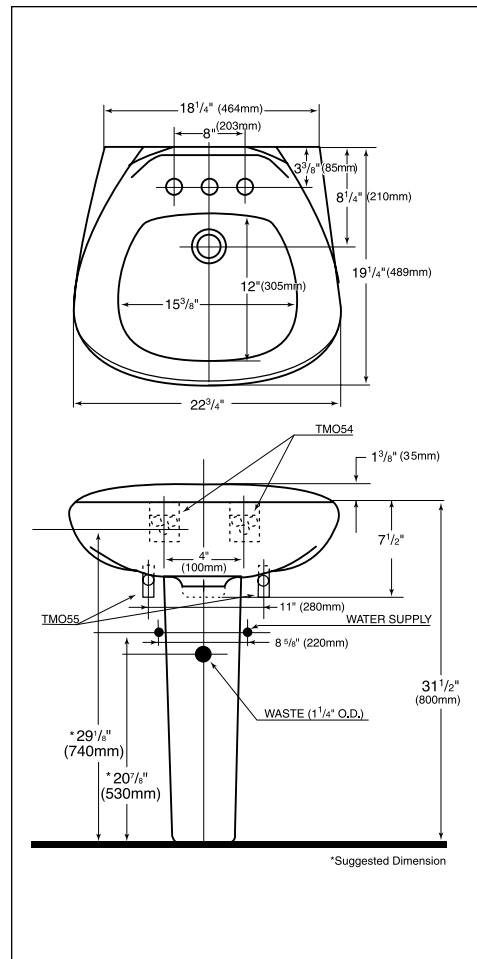

TOTO®

Perfection by Design

LPT293 Ultimate Pedestal Lavatory

LPT293.8

- 22³/₄" x 19¹/₄"
- Beautifully sculptured vitreous china
- Deep bowl for comfortable use
- Rear overflow

Vitreous china pedestal and wall mount lavatory combinations. Mounting assembly complete with wall hangers and pair of straps with screws.

SPECIFICATIONS

Waste: 1¹/₄" O.D.
 Size: 22³/₄" x 19¹/₄"
 Basin: 15³/₈" x 12"
 Height: Floor to Rim 31¹/₂"
 Warranty: Five Year Limited Warranty
 Material: Vitreous china lavatory and pedestal

Shipping Weight: **LT223 / LT223.4 / LT223.8**
 34 lbs.
PT239
 20 lbs.

Shipping Dimensions: **LT223 / LT223.4 / LT223.8**
 25¹/₄"L x 21¹/₂"W x 11¹/₄"H
PT239
 25³/₄"L x 9⁷/₈"W x 10"H

Fixture dimensions meet ANSI/ASME standard A112.19.2M and CAN/CSA B 45 requirements.

Listing / Approvals: IAPMO/UPC, CSA, City of Los Angeles, State of Massachusetts, and others.

These dimensions and specifications are subject to change without notice.

LPT293.8 (LT223.8 and PT239)